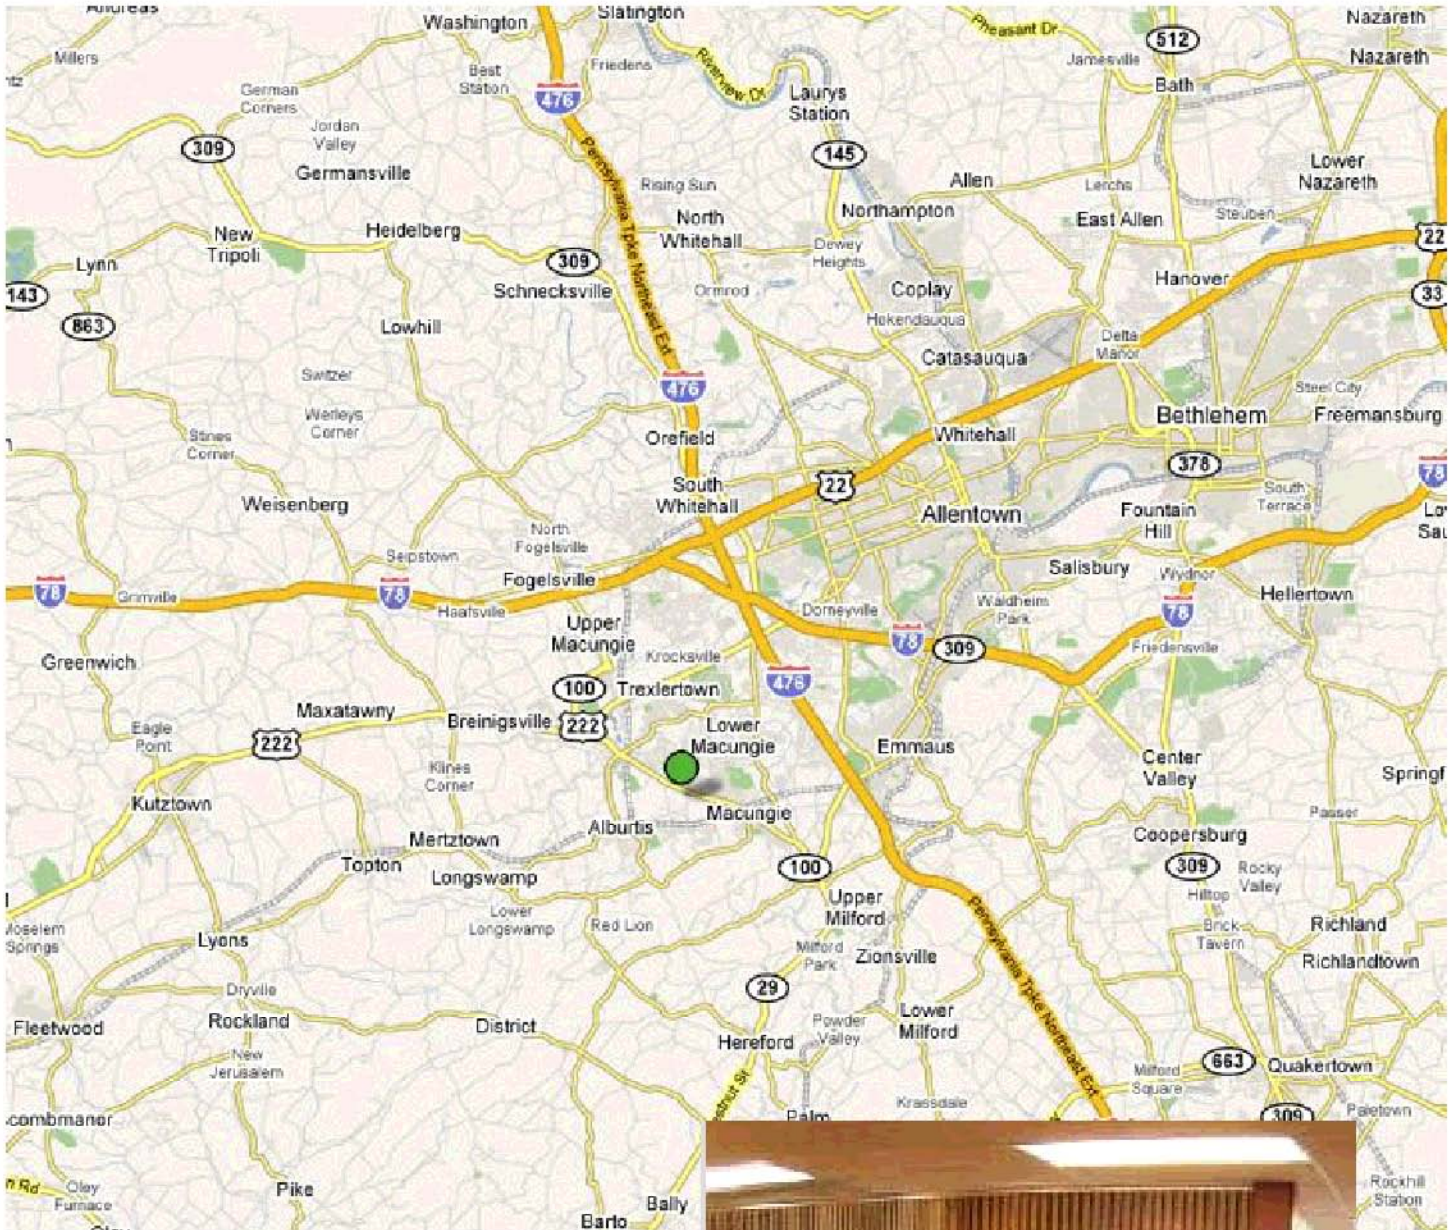

Directions to MacPower Meeting Site

**The Village at Willow Lane (Third Floor)
6488 Albutis Road
Macungie PA**

Directions From Allentown

Take Route 222 West (Hamilton Blvd.) to Left on Brookside Rd., to Right on Sauerkraut, Left on Willow Lane to Route 100, Right on Rte.100, to Right on Albutis Road (McDonalds.)

Directions From Trexlertown:

Route 222 East, Right on Route 100 to Left on Albutis Road (McDonalds).

Directions From Route 78:

Take Route 100 South, cross over Rte.222, to Left on Albutis Road (McDonalds).

MACPOWER MEETING SITE MAP

MacPower meetings are held in the third floor dining room of The Village at Willow Lane, 6488 Alburdis Road, Macungie. Elevator is available. →